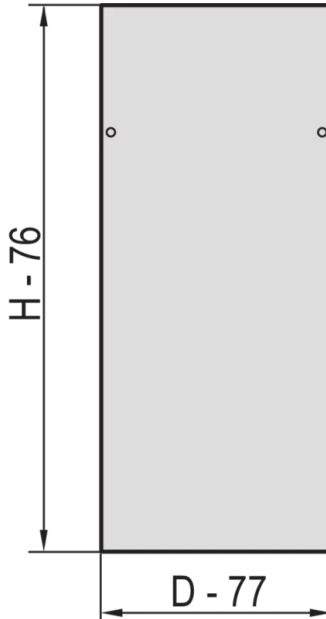

22117-966 EURORACK SIDE PANEL WITH SIDE PANEL CATCHES, RAL 7021, 43 U 900D

KEY FEATURES

Assembly to frame with 2 side panel catches

St, 1 mm

PRODUCT ATTRIBUTES

Product Type: Cabinet/Rack Panel

Product Family: Eurorack

Type: Side Panel

Color: Black Grey

Color Code: RAL 7021

Rack Height: 43 U

Height: 2020 mm

Depth: 900 mm

ADDITIONAL PRODUCT DETAILS

Steel Side Panels for aluminum frame with quick fastner for easy mounting and installation.