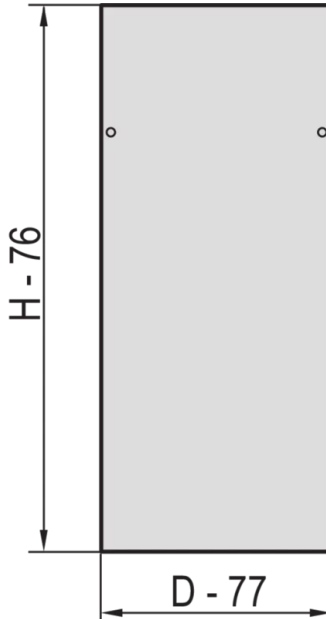

22117-965 EURORACK SIDE PANEL WITH SIDE PANEL CATCHES, RAL 7021, 43 U 800D

KEY FEATURES

Assembly to frame with 2 side panel catches

St, 1 mm

PRODUCT ATTRIBUTES

Product Type: Cabinet/Rack Panel

Product Family: Eurorack

Type: Side Panel

Color: Black Grey

Color Code: RAL 7021

Rack Height: 43 U

Height: 2020 mm

Depth: 800 mm

ADDITIONAL PRODUCT DETAILS

Steel Side Panels for aluminum frame with quick fastner for easy mounting and installation.