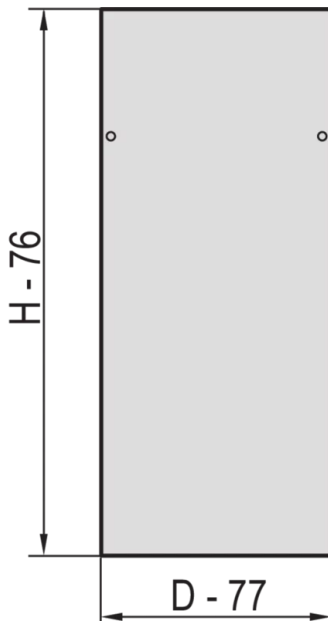

22117-962 EURORACK SIDE PANEL WITH SIDE PANEL CATCHES, RAL 7021, 38 U 800D

KEY FEATURES

Assembly to frame with 2 side panel catches

St, 1 mm

PRODUCT ATTRIBUTES

Product Type: Cabinet/Rack Panel

Product Family: Eurorack

Type: Side Panel

Color: Black Grey

Color Code: RAL 7021

Rack Height: 38 U

Height: 1798 mm

Depth: 800 mm

ADDITIONAL PRODUCT DETAILS

Steel Side Panels for aluminum frame with quick fastner for easy mounting and installation.