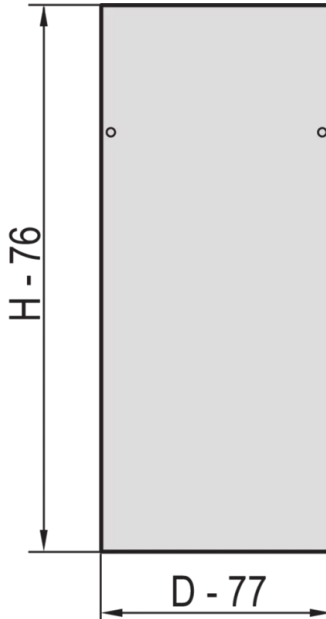

22117-958 EURORACK SIDE PANEL WITH SIDE PANEL CATCHES, RAL 7021, 34 U
600D

KEY FEATURES

Assembly to frame with 2 side panel catches

St, 1 mm

PRODUCT ATTRIBUTES

Product Type: Cabinet/Rack Panel

Product Family: Eurorack

Type: Side Panel

Color: Black Grey

Color Code: RAL 7021

Rack Height: 34 U

Height: 1567 mm

Depth: 600 mm

ADDITIONAL PRODUCT DETAILS

Steel Side Panels for aluminum frame with quick fastner for easy mounting and installation.