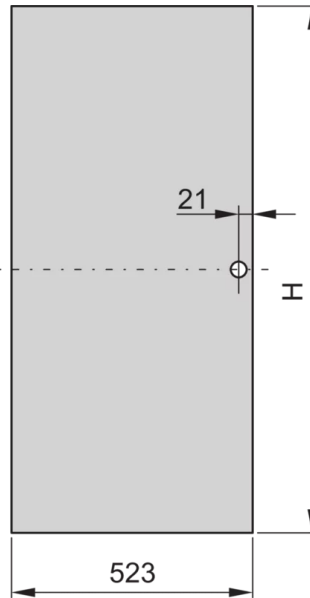

22117-957 EURORACK STEEL DOOR, 120° OPENING ANGLE, RAL 7021, 47 U  
800W

**KEY FEATURES**

Can be mounted on all four sides

St, 1 mm

**PRODUCT ATTRIBUTES**

Product Type: Cabinet Door

Product Family: Eurorack

Type: Steel Door

Color: Black Grey

Color Code: RAL 7021

Rack Height: 47 U

Height: 2198 mm

Width: 600 mm