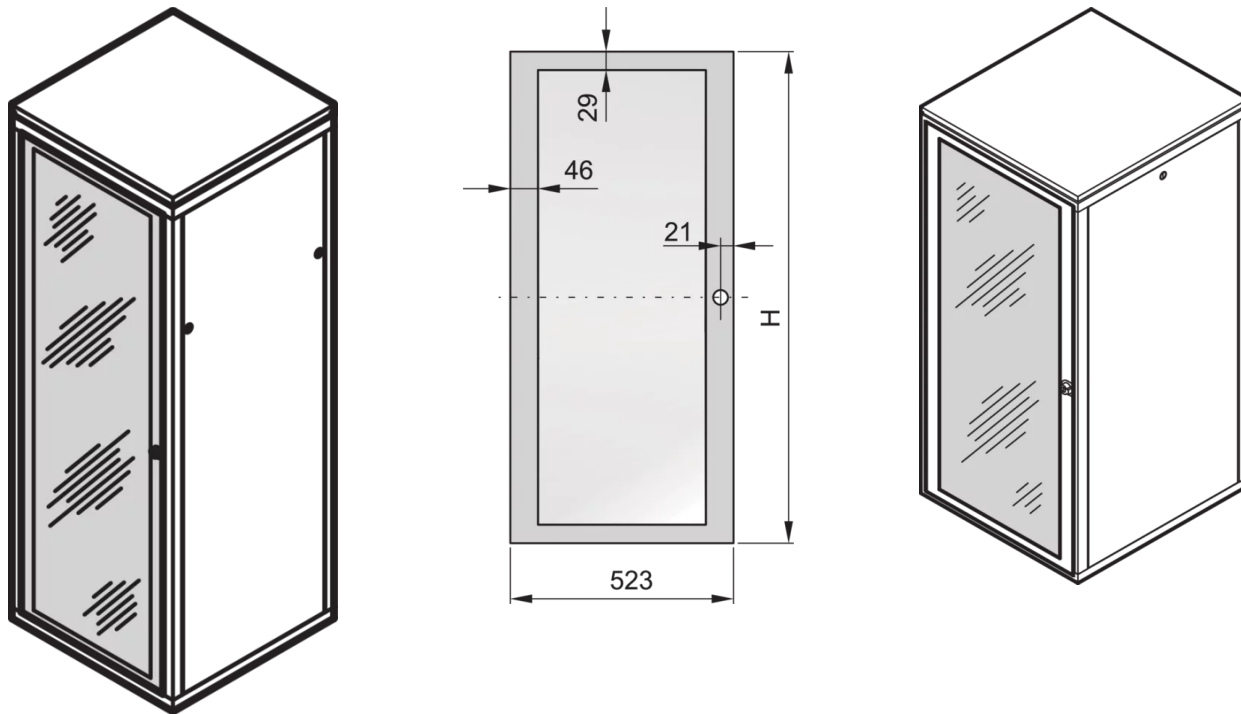

22117-947 EURORACK GLAZED DOOR WITH ACRYLIC GLASS, RAL 7021, 38 U  
600W

**KEY FEATURES**

Acrylic window, 2 mm

Safety lock with two keys

Opening angle 120°

RAL 7021

Door frame, Al, 2 mm

Can be mounted on all four sides

**PRODUCT ATTRIBUTES**

Product Type: Cabinet Door

Product Family: Eurorack

Type: Glass Door

Color: Black Grey

Color Code: RAL 7021

Rack Height: 38 U

Height: 1798 mm

Width: 600 mm

## ADDITIONAL PRODUCT DETAILS

---

Glass door with opening angle 120°: Safety lock with two keys or 180°: Lever handle.