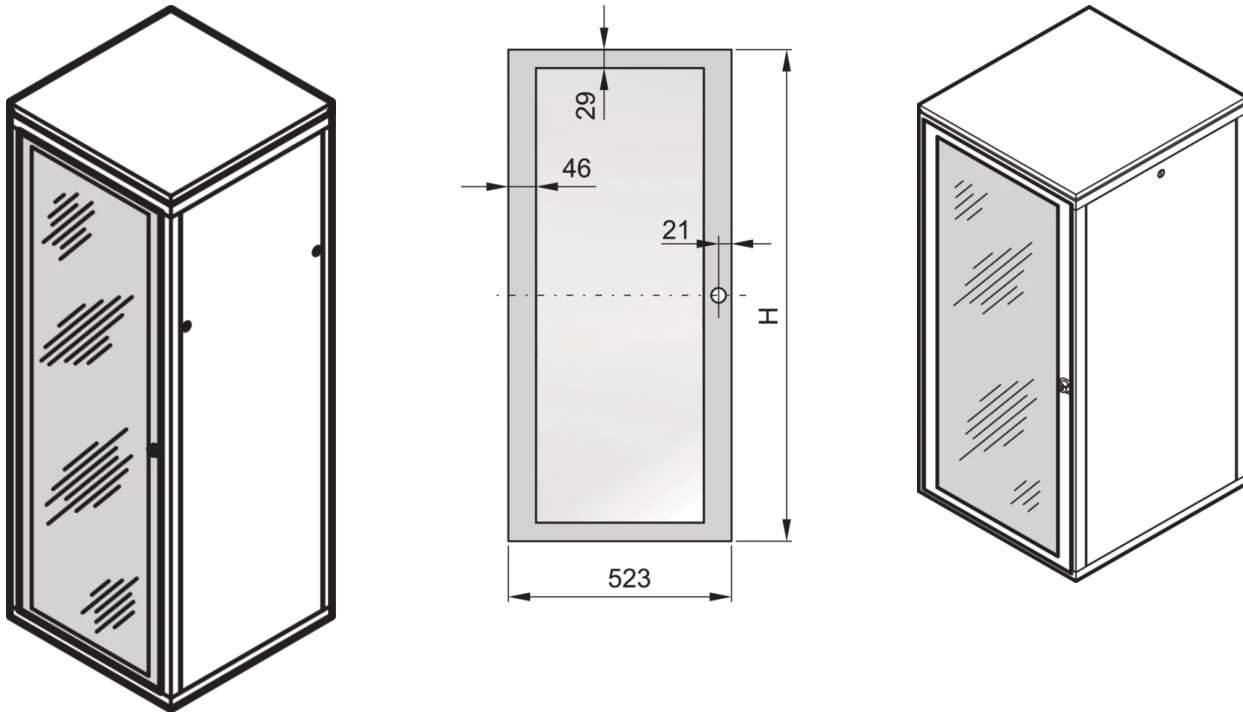

22117-943 EURORACK GLAZED DOOR WITH ACRYLIC GLASS, RAL 7021, 16 U
600W

KEY FEATURES

Acrylic window, 2 mm

Safety lock with two keys

Opening angle 120°

RAL 7021

Door frame, Al, 2 mm

Can be mounted on all four sides

PRODUCT ATTRIBUTES

Product Type: Cabinet Door

Product Family: Eurorack

Type: Glass Door

Color: Black Grey

Color Code: RAL 7021

Rack Height: 16 U

Height: 733 mm

Width: 553 mm

ADDITIONAL PRODUCT DETAILS

Glass door with opening angle 120°: Safety lock with two keys or 180°: Lever handle.

CERTIFICATIONS

North America

All locations

+1.763.422.2661

Chat with us: