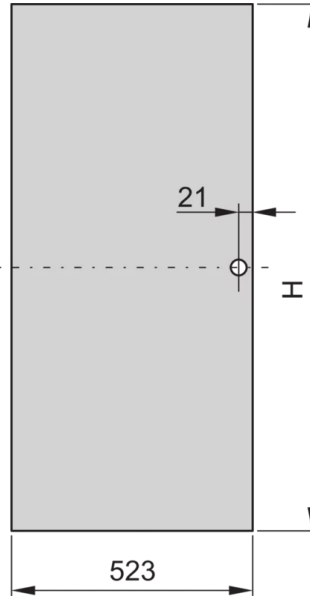

22117-940 EURORACK STEEL DOOR, 120° OPENING ANGLE, RAL 7021, 43 U
600W

KEY FEATURES

Can be mounted on all four sides

St, 1 mm

PRODUCT ATTRIBUTES

Product Type: Cabinet Door

Product Family: Eurorack

Type: Steel Door

Color: Black Grey

Color Code: RAL 7021

Rack Height: 43 U

Height: 2020 mm

Width: 600 mm

ADDITIONAL PRODUCT DETAILS

Steel door for Aluminum frame cabinets with 120° mobility and mountable on all 4 sides. The door comes with lever handle and safety locks and keys.