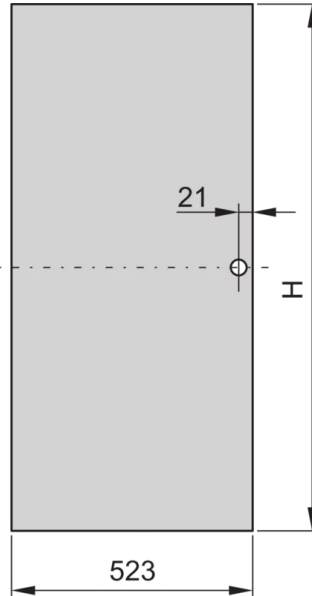

22117-938 EURORACK STEEL DOOR, 120° OPENING ANGLE, RAL 7021, 38 U  
600W

**KEY FEATURES**

Can be mounted on all four sides

St, 1 mm

**PRODUCT ATTRIBUTES**

Product Type: Cabinet Door

Product Family: Eurorack

Type: Steel Door

Color: Black Grey

Color Code: RAL 7021

Rack Height: 38 U

Height: 1798 mm

Width: 600 mm