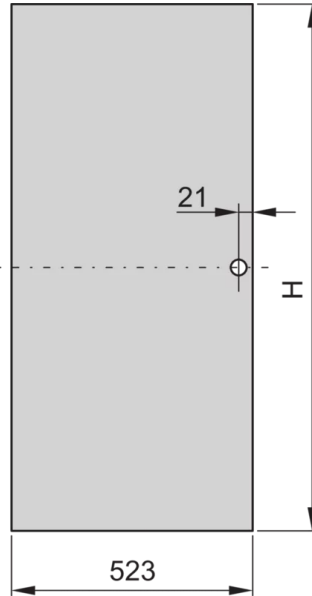

22117-937 EURORACK STEEL DOOR, 120° OPENING ANGLE, RAL 7021, 34 U  
600W

**KEY FEATURES**

Can be mounted on all four sides

St, 1 mm

**PRODUCT ATTRIBUTES**

Product Type: Cabinet Door

Product Family: Eurorack

Type: Steel Door

Color: Black Grey

Color Code: RAL 7021

Rack Height: 34 U

Height: 1533 mm

Width: 600 mm