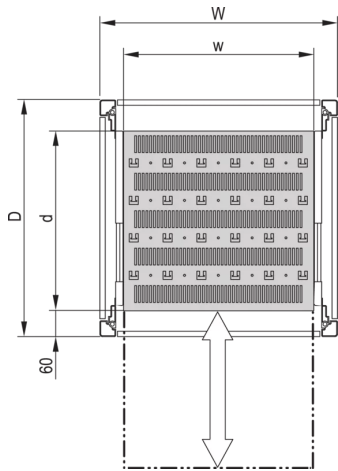

22117-856 EURORACK SHELF, TELESCOPIC, FOR UNIVERSAL FRAME, 600W
800D

KEY FEATURES

Load-carrying capacity: 50-kg

Fixing type: Telescopic slides suspended in cabinet uprights (shelf can be bolted on)

PRODUCT ATTRIBUTES

Product Type: Shelf

Product Family: Eurorack

Type: Telescopic Shelf

Width: 600 mm

Depth: 800 mm

ADDITIONAL PRODUCT DETAILS

Full depth telescopic shelf for Universal Aluminum Frame with load capacity of 50 kg and designed for easy mounting and installation.