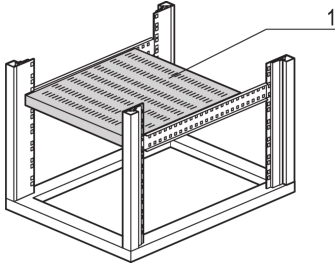

22117-854 EURORACK SHELF, STATIONARY, FOR UNIVERSAL FRAME, 800W 700D

KEY FEATURES

Load-carrying capacity 75 kg

Assembly: Snap-in and screw-fixed directly in universal upright

PRODUCT ATTRIBUTES

Product Type: Shelf

Product Family: Eurorack

Type: Stationary Shelf

Width: 800 mm

Depth: 800 mm

ADDITIONAL PRODUCT DETAILS

Full depth Stationary shelf for Universal Aluminum Frame with load capacity of 75 kg and designed for easy mounting and installation.