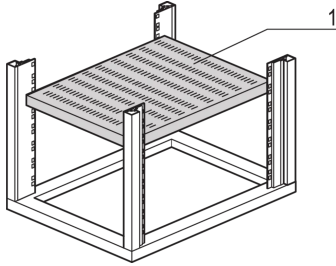

22117-847 EURORACK SHELF, STATIONARY, FOR UNIVERSAL FRAME, 600W 800D

KEY FEATURES

Load-carrying capacity 75 kg

Assembly: Snap-in and screw-fixed directly in universal upright

PRODUCT ATTRIBUTES

Product Type: Shelf

Product Family: Eurorack

Type: Stationary Shelf

Width: 600 mm

Depth: 800 mm

ADDITIONAL PRODUCT DETAILS

Full depth Stationary shelf for Universal Aluminum Frame with load capacity of 75 kg and designed for easy mounting and installation.