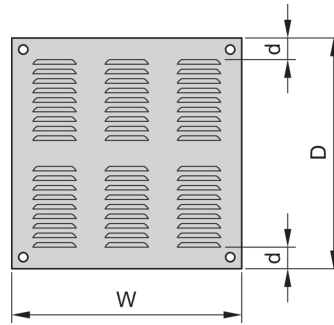

22117-806 EURORACK TOP COVER FLUSH, LOUVERED , RAL 7021, 600W 600D

**KEY FEATURES**

RAL 7021

St, 1 mm

An air barrier can be installed to control ventilation

All round air gap 8 mm

PRODUCT ATTRIBUTES

Product Type: Cabinet/Rack Top Cover

Product Family: Eurorack

Type: Flush

Color: Black Grey

Color Code: RAL 7021

Width: 600 mm

Depth: 600 mm

ADDITIONAL PRODUCT DETAILS

Flush top covers are used for enclosures with less electronic density where cooling is not a necessity. Additionally as the cover is laid into the frame, it consumes less space vertically and is more aesthetic.