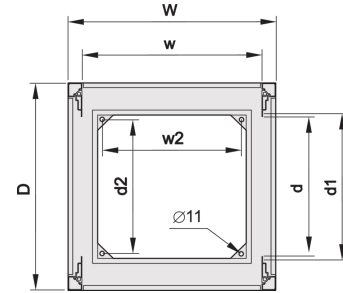

22117-789 EURORACK UNIVERSAL CABINET FRAME, 38 U 800W 800D

KEY FEATURES

Finish: RAL 7021

Screw-fixed, frame Al die-cast, uprights Al extrusion

Other dimensions available on request

19" plane, depth-adjustable in 25 mm increments, can be assembled with depth members and 19" panel/slide mounts

Height: 1798 mm

Width: 800 mm

Depth: 800 mm

Static Load: 400 kg

ADDITIONAL PRODUCT DETAILS

Screw-fixed, frame Al die-cast, uprights Al extrusion.

CERTIFICATIONS

North America