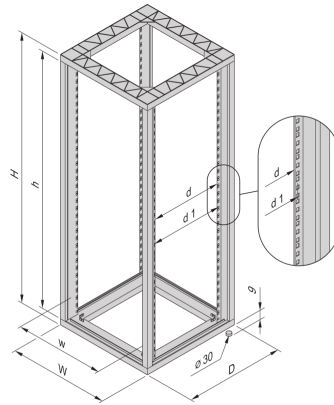

22117-789 EURORACK UNIVERSAL CABINET FRAME, 38 U 800W 800D

KEY FEATURES

Finish: RAL 7021

Screw-fixed, frame Al die-cast, uprights Al extrusion

Other dimensions available on request

19" plane, depth-adjustable in 25 mm increments, can be assembled with depth members and 19" panel/slide mounts

Height: 1798 mm

Width: 800 mm

Depth: 800 mm

Static Load: 400 kg

ADDITIONAL PRODUCT DETAILS

Screw-fixed, frame Al die-cast, uprights Al extrusion.

CERTIFICATIONS

North America