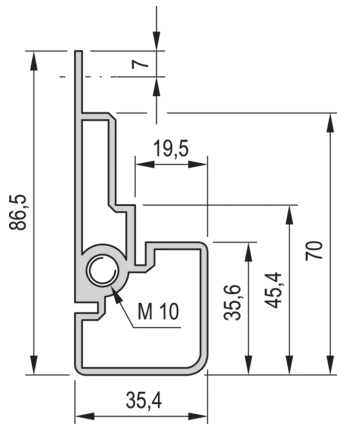

22117-789 EURORACK UNIVERSAL CABINET FRAME, 38 U 800W 800D

KEY FEATURES

Finish: RAL 7021

Screw-fixed, frame Al die-cast, uprights Al extrusion

Other dimensions available on request

19" plane, depth-adjustable in 25 mm increments, can be assembled with depth members and 19" panel/slide mounts

PRODUCT ATTRIBUTES

Product Type: Cabinet/Rack Frame

Product Family: Eurorack

Type: Universal

Frame Material: Aluminum

Color: Black Grey

Color Code: RAL 7021

Rack Height: 38 U

Height: 1798 mm

Width: 800 mm

Depth: 800 mm

Static Load: 400 kg

ADDITIONAL PRODUCT DETAILS

Screw-fixed, frame Al die-cast, uprights Al extrusion.

CERTIFICATIONS

North America