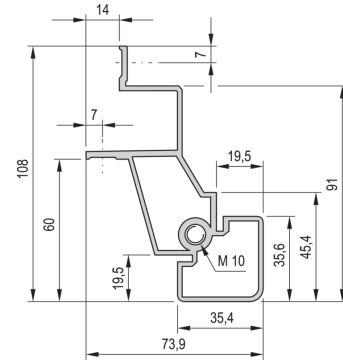

22117-778 EURORACK 19" CABINET FRAME, 43 U 600W 600D

**KEY FEATURES**

Bolted, frame Al diecast, upright Al extrusion

Fixed spacing between front and rear 19" plane

Finish: RAL 7021

**PRODUCT ATTRIBUTES**

Product Type: Cabinet/Rack Frame

Product Family: Eurorack

Type: Standard

Frame Material: Aluminum

Color: Black Grey

Color Code: RAL 7021

Rack Height: 43 U

Height: 2020 mm

Width: 600 mm

Depth: 600 mm

Static Load: 400 kg

## ADDITIONAL PRODUCT DETAILS

---

Fixed spacing between front and rear 19" plane.