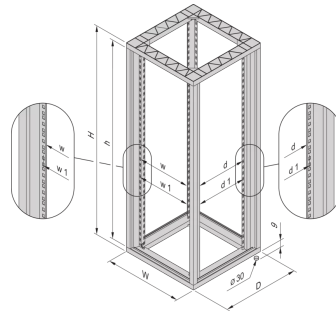

22117-778 EURORACK 19" CABINET FRAME, 43 U 600W 600D

**KEY FEATURES**

Bolted, frame Al diecast, upright Al extrusion

Fixed spacing between front and rear 19" plane

Finish: RAL 7021

**PRODUCT ATTRIBUTES**

Product Type: Cabinet/Rack Frame

Depth: 600 mm

Static Load: 400 kg