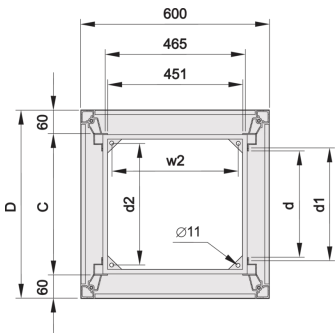

22117-778 EURORACK 19" CABINET FRAME, 43 U 600W 600D

**KEY FEATURES**

Bolted, frame Al diecast, upright Al extrusion

Fixed spacing between front and rear 19" plane

Finish: RAL 7021

**PRODUCT ATTRIBUTES**

Product Type: Cabinet/Rack Frame

Product Family: Eurorack

Type: Standard

Frame Material: Aluminum

Color: Black Grey

Color Code: RAL 7021

Rack Height: 43 U

Height: 2020 mm

Width: 600 mm

Depth: 600 mm

Static Load: 400 kg

## ADDITIONAL PRODUCT DETAILS

---

Fixed spacing between front and rear 19" plane.