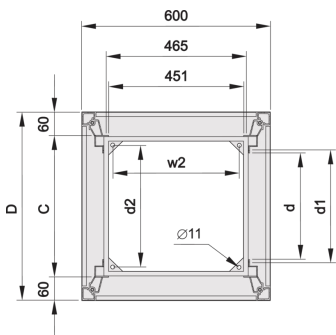

22117-776 EURORACK 19" CABINET FRAME, 38 U 600W 800D

**KEY FEATURES**

Bolted, frame Al diecast, upright Al extrusion

Fixed spacing between front and rear 19" plane

Finish: RAL 7021

**PRODUCT ATTRIBUTES**

Product Type: Cabinet/Rack Frame

Product Family: Eurorack

Type: Standard

Frame Material: Aluminum

Color: Black Grey

Color Code: RAL 7021

Rack Height: 38 U

Height: 1798 mm

Width: 600 mm

Depth: 800 mm

Static Load: 400 kg

## ADDITIONAL PRODUCT DETAILS

---

Fixed spacing between front and rear 19" plane.