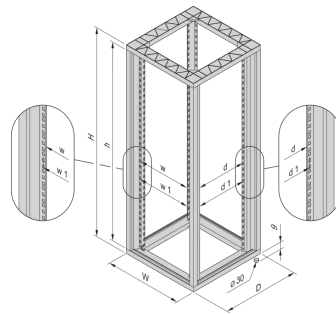

22117-776 EURORACK 19" CABINET FRAME, 38 U 600W 800D

**KEY FEATURES**

Bolted, frame Al diecast, upright Al extrusion

Fixed spacing between front and rear 19" plane

Finish: RAL 7021

**PRODUCT ATTRIBUTES**

Product Type: Cabinet/Rack Frame

Product Family: Eurorack

Type: Standard

Frame Material: Aluminum

Color: Black Grey

Color Code: RAL 7021

Rack Height: 38 U

Height: 1798 mm

Width: 600 mm

Depth: 800 mm

Static Load: 400 kg