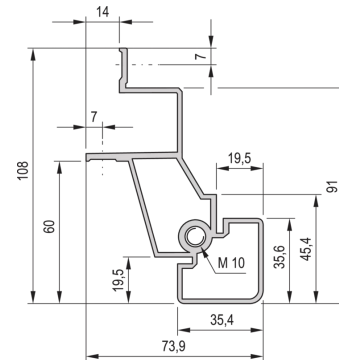

22117-776 EURORACK 19" CABINET FRAME, 38 U 600W 800D

**KEY FEATURES**

Bolted, frame Al diecast, upright Al extrusion

Fixed spacing between front and rear 19" plane

Finish: RAL 7021

**PRODUCT ATTRIBUTES**

Product Type: Cabinet/Rack Frame

Product Family: Eurorack

Type: Standard

Frame Material: Aluminum

Color: Black Grey

Color Code: RAL 7021

Rack Height: 38 U

Height: 1798 mm

Width: 600 mm

Depth: 800 mm

Static Load: 400 kg

## ADDITIONAL PRODUCT DETAILS

---

Fixed spacing between front and rear 19" plane.