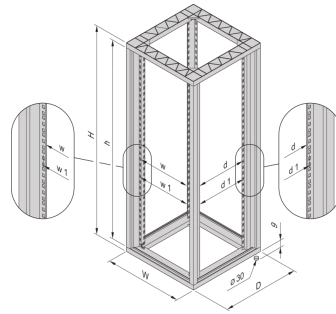

22117-774 EURORACK 19" CABINET FRAME, 34 U 600W 900D

**KEY FEATURES**

Bolted, frame Al diecast, upright Al extrusion

Fixed spacing between front and rear 19" plane

Finish: RAL 7021

**PRODUCT ATTRIBUTES**

Product Type: Cabinet/Rack Frame

Depth: 900 mm

Static Load: 400 kg