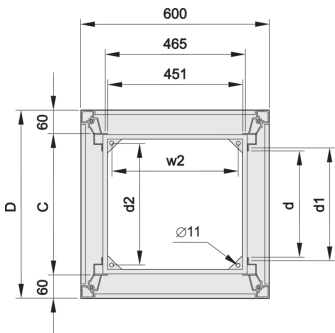

22117-774 EURORACK 19" CABINET FRAME, 34 U 600W 900D

**KEY FEATURES**

Bolted, frame Al diecast, upright Al extrusion

Fixed spacing between front and rear 19" plane

Finish: RAL 7021

**PRODUCT ATTRIBUTES**

Product Type: Cabinet/Rack Frame

Product Family: Eurorack

Type: Standard

Frame Material: Aluminum

Color: Black Grey

Color Code: RAL 7021

Rack Height: 34 U

Height: 1620 mm

Width: 600 mm

Depth: 900 mm

Static Load: 400 kg

## ADDITIONAL PRODUCT DETAILS

---

Fixed spacing between front and rear 19" plane.