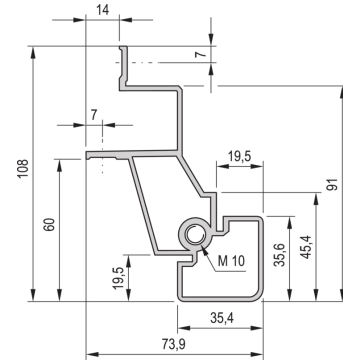

22117-774 EURORACK 19" CABINET FRAME, 34 U 600W 900D

**KEY FEATURES**

Bolted, frame Al diecast, upright Al extrusion

Fixed spacing between front and rear 19" plane

Finish: RAL 7021

**PRODUCT ATTRIBUTES**

Product Type: Cabinet/Rack Frame

Product Family: Eurorack

Type: Standard

Frame Material: Aluminum

Color: Black Grey

Color Code: RAL 7021

Rack Height: 34 U

Height: 1620 mm

Width: 600 mm

Depth: 900 mm

Static Load: 400 kg

## ADDITIONAL PRODUCT DETAILS

---

Fixed spacing between front and rear 19" plane.