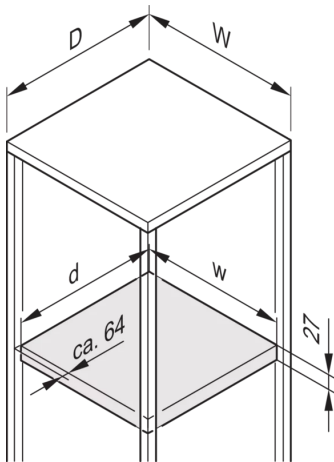

22117-671 EURORACK 19" SHELF, STATIONARY, RECESSED BY 100 MM, 600W 800D

KEY FEATURES

Mounting height 1-U

Perforated cut-outs for assembling cable ties

Static load-carrying capacity 75-kg

When used as a partial-width shelf a third 19" plane is required, please order this separately

Width: 477 mm

Depth: 680 mm

ADDITIONAL PRODUCT DETAILS

Eurorack 19" Shelf, Stationary, Full Depth / Recessed Depth with load capacity of 75 kg.

Please order depth member for recessed versions separately.

CERTIFICATIONS