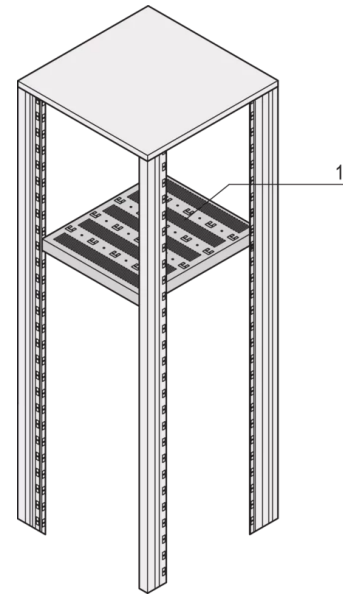

22117-671 EURORACK 19" SHELF, STATIONARY, RECESSED BY 100 MM, 600W 800D

KEY FEATURES

Mounting height 1-U

Perforated cut-outs for assembling cable ties

Static load-carrying capacity 75-kg

When used as a partial-width shelf a third 19" plane is required, please order this separately

Width: 477 mm

Depth: 680 mm

ADDITIONAL PRODUCT DETAILS

Eurorack 19" Shelf, Stationary, Full Depth / Recessed Depth with load capacity of 75 kg.

Please order depth member for recessed versions separately.

CERTIFICATIONS