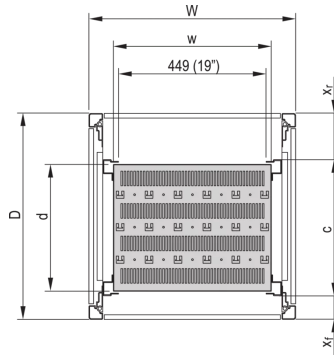

22117-671 EURORACK 19" SHELF, STATIONARY, RECESSED BY 100 MM, 600W 800D

KEY FEATURES

Mounting height 1-U

Perforated cut-outs for assembling cable ties

Static load-carrying capacity 75-kg

When used as a partial-width shelf a third 19" plane is required, please order this separately

Width: 477 mm

Depth: 680 mm

ADDITIONAL PRODUCT DETAILS

Eurorack 19" Shelf, Stationary, Full Depth / Recessed Depth with load capacity of 75 kg.

Please order depth member for recessed versions separately.

CERTIFICATIONS