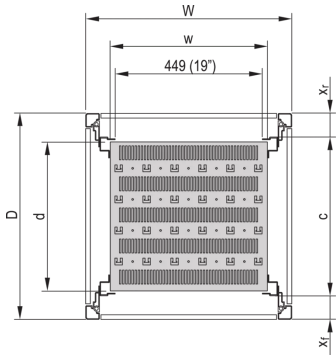

22117-671 EURORACK 19" SHELF, STATIONARY, RECESSED BY 100 MM, 600W 800D

KEY FEATURES

Mounting height 1-U

Perforated cut-outs for assembling cable ties

Static load-carrying capacity 75-kg

When used as a partial-width shelf a third 19" plane is required, please order this separately

Width: 477 mm

Depth: 680 mm

ADDITIONAL PRODUCT DETAILS

Eurorack 19" Shelf, Stationary, Full Depth / Recessed Depth with load capacity of 75 kg.

Please order depth member for recessed versions separately.

CERTIFICATIONS