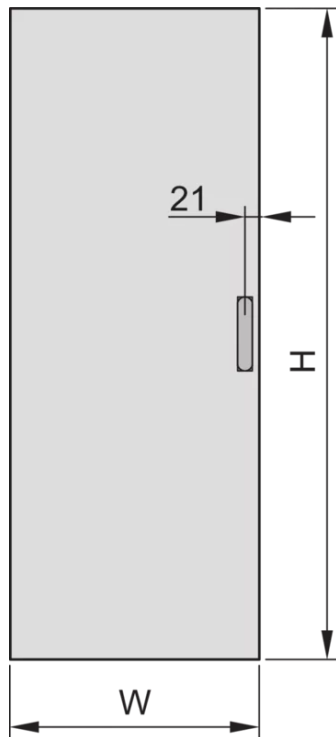

22117-198 EURORACK STEEL DOOR, 180° OPENING ANGLE, RAL 7035, 38 U
800W

KEY FEATURES

Can be mounted on all four sides

St, 1 mm

PRODUCT ATTRIBUTES

Product Type: Cabinet Door

Product Family: Eurorack

Type: Steel Door

Color: Light Grey

Color Code: RAL 7035

Rack Height: 38 U

Height: 1798 mm

Width: 800 mm

ADDITIONAL PRODUCT DETAILS

Steel door for Aluminum frame cabinets with 120° mobility and mountable on all 4 sides. The door comes with lever handle and safety locks and keys.