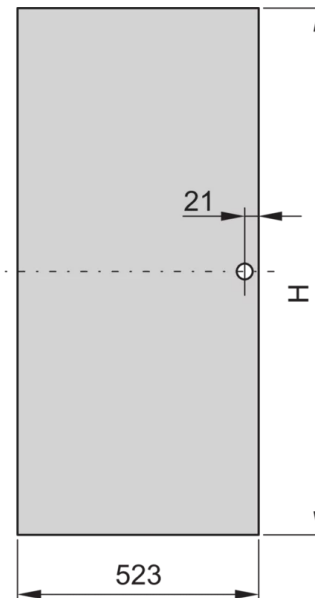

22117-198 EURORACK STEEL DOOR, 180° OPENING ANGLE, RAL 7035, 38 U
800W

KEY FEATURES

Can be mounted on all four sides

St, 1 mm

PRODUCT ATTRIBUTES

Product Type: Cabinet Door

Product Family: Eurorack

Type: Steel Door

Color: Light Grey

Color Code: RAL 7035

Rack Height: 38 U

Height: 1798 mm

Width: 800 mm

ADDITIONAL PRODUCT DETAILS

Steel door for Aluminum frame cabinets with 120° mobility and mountable on all 4 sides. The door comes with lever handle and safety locks and keys.