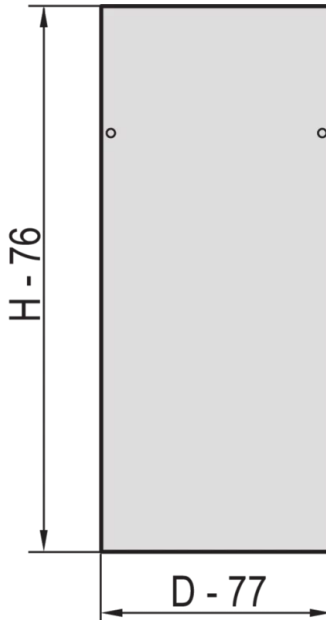

22117-181 EURORACK SIDE PANEL WITH SAFETY LOCK, RAL 7035, 34 U 900D

KEY FEATURES

St, 1 mm

Assembly to frame with 2 safety locks

PRODUCT ATTRIBUTES

Product Type: Cabinet/Rack Panel

Product Family: Eurorack

Type: Side Panel

Color: Light Grey

Color Code: RAL 7035

Rack Height: 34 U

Height: 1567 mm

Depth: 900 mm

ADDITIONAL PRODUCT DETAILS

Steel Side Panels for aluminum frame with quick fastner for easy mounting and installation and safety locks for intrusion prevention.