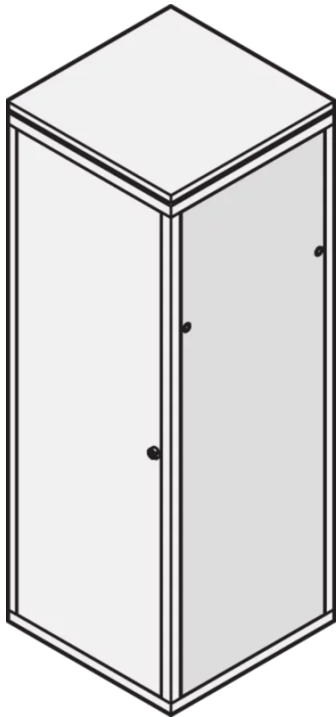

22117-181 EURORACK SIDE PANEL WITH SAFETY LOCK, RAL 7035, 34 U 900D

KEY FEATURES

St, 1 mm

Assembly to frame with 2 safety locks

PRODUCT ATTRIBUTES

Product Type: Cabinet/Rack Panel

Product Family: Eurorack

Type: Side Panel

Color: Light Grey

Color Code: RAL 7035

Rack Height: 34 U

Height: 1567 mm

Depth: 900 mm

ADDITIONAL PRODUCT DETAILS

Steel Side Panels for aluminum frame with quick fastner for easy mounting and installation and safety locks for intrusion prevention.