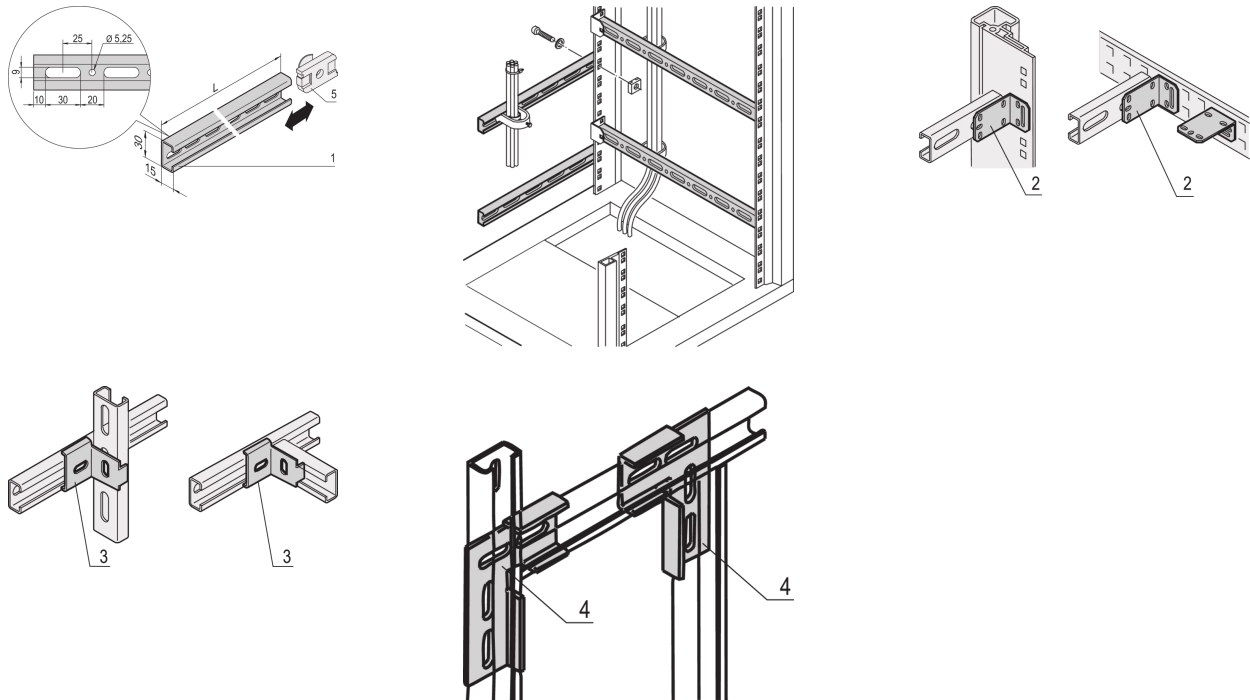

22114-462 EURORACK C-RAIL FOR CABINET 2000H

KEY FEATURES

The mounting system provides for fitting of horizontal and vertical mounting planes

By using slide nuts, C-profiles may be adjusted continuously

Cable shells can be placed directly into the C-profiles.

PRODUCT ATTRIBUTES

Product Type: C-Rail

Product Family: Eurorack

Height: 2000 mm

Length: 1900 mm

ADDITIONAL PRODUCT DETAILS

C-Rails are for better cable management. Installation generally behind the 19" uprights. They are compatible with standard cable clabs.