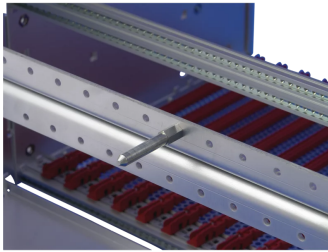

21500-068 EUROPACPRO 19" SUBRACK KIT FOR RAILWAY, SHIELDED, SNCF, 3 U, 36 HP, 320 MM

KEY FEATURES

SNCF listed, EuropacPRO-fer, tested to NF F 61-005 and NF F 60-002

The 19" bracket is firmly fixed to the side panel (tox-cold welded) and is especially suited for high mechanical stresses (vibration resistance)

Lateral support bars to NFF standard facilitate insertion of subrack into the (cabinet) frame. The double 19" screwing position adds to additionally safety (NFF standard)

IP 20, in accordance with IEC 60529