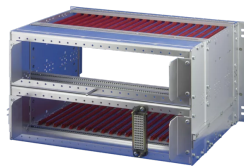

21500-068 EUROPACPRO 19" SUBRACK KIT FOR RAILWAY, SHIELDED, SNCF, 3 U, 36 HP, 320 MM

KEY FEATURES

SNCF listed, EuropacPRO-fer, tested to NF F 61-005 and NF F 60-002

The 19" bracket is firmly fixed to the side panel (tox-cold welded) and is especially suited for high mechanical stresses (vibration resistance)

Lateral support bars to NFF standard facilitate insertion of subrack into the (cabinet) frame. The double 19" screwing position adds to additionally safety (NFF standard)

IP 20, in accordance with IEC 60529

Supplied as space-saving flat-pack

PRODUCT ATTRIBUTES

Product Type: Subrack/Chassis

Rack Height: 3 U

Rack Width: 36 HP

Depth: 320 mm

For Mounting: Backplane

Board Depth: 220 mm