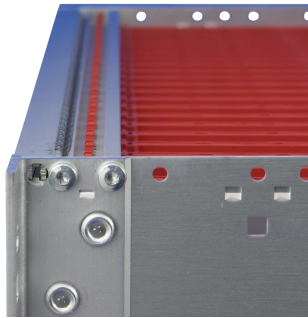

21500-068 EUROPACPRO 19" SUBRACK KIT FOR RAILWAY, SHIELDED, SNCF, 3 U, 36 HP, 320 MM

KEY FEATURES

SNCF listed, EuropacPRO-fer, tested to NF F 61-005 and NF F 60-002

The 19" bracket is firmly fixed to the side panel (tox-cold welded) and is especially suited for high mechanical stresses (vibration resistance)

Lateral support bars to NFF standard facilitate insertion of subrack into the (cabinet) frame. The double 19" screwing position adds to additionally safety (NFF standard)

IP 20, in accordance with IEC 60529

EMC of approximately 40 dB at 1 GHz, 30 dB at 2 GHz, assuming that the front is covered with shielded front panels, testing in accordance with VG 95373 part 15

Aluminum construction

Modifications such as cutouts, different finishes or dimensions available

Supplied as space-saving flat-pack

PRODUCT ATTRIBUTES

Product Type: Subrack/Chassis

Rack Height: 3 U

Rack Width: 36 HP

Depth: 320 mm

For Mounting: Backplane

Board Depth: 220 mm