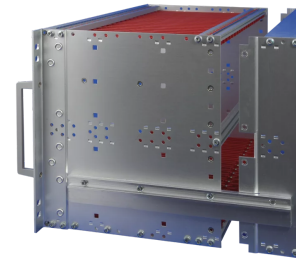

21500-068 EUROPACPRO 19" SUBRACK KIT FOR RAILWAY, SHIELDED, SNCF, 3 U, 36 HP, 320 MM

KEY FEATURES

SNCF listed, EuropacPRO-fer, tested to NF F 61-005 and NF F 60-002

The 19" bracket is firmly fixed to the side panel (tox-cold welded) and is especially suited for high mechanical stresses (vibration resistance)

Lateral support bars to NFF standard facilitate insertion of subrack into the (cabinet) frame. The double 19" screwing position adds to additionally safety (NFF standard)

IP 20, in accordance with IEC 60529

Supplied as space-saving flat-pack

PRODUCT ATTRIBUTES

Product Type: Subrack/Chassis

Rack Height: 3 U

Rack Width: 36 HP

Depth: 320 mm

For Mounting: Backplane

Board Depth: 220 mm