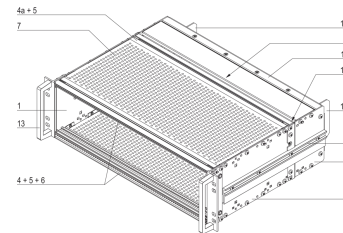

21500-068 EUROPACPRO 19" SUBRACK KIT FOR RAILWAY, SHIELDED, SNCF, 3 U, 36 HP, 320 MM

KEY FEATURES

SNCF listed, EuropacPRO-fer, tested to NF F 61-005 and NF F 60-002

The 19" bracket is firmly fixed to the side panel (tox-cold welded) and is especially suited for high mechanical stresses (vibration resistance)

Lateral support bars to NFF standard facilitate insertion of subrack into the (cabinet) frame. The double 19" screwing position adds to additionally safety (NFF standard)

IP 20, in accordance with IEC 60529

Supplied as space-saving flat-pack

PRODUCT ATTRIBUTES

Product Type: Subrack/Chassis

Rack Height: 3 U

Rack Width: 36 HP

Depth: 320 mm

For Mounting: Backplane

Board Depth: 220 mm