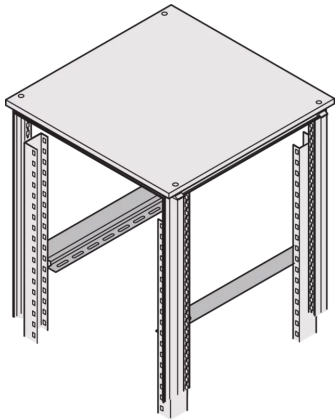

21127-199 EURORACK SLIDE RAIL, 25 KG, 900D, 5 PAIRS

KEY FEATURES

St, 1.5 mm, finish AlZn

Static load-carrying capacity 25 kg per pair

Support shelf of heavy 19" chassis

For assembly on the 19" panel/slide mounts

Wide support surface

Can be attached in 1 U increments

PRODUCT ATTRIBUTES

Product Type: Slide Rail

Product Family: Eurorack

Length: 720 mm

Depth: 900 mm

Static Load: 25 kg

ADDITIONAL PRODUCT DETAILS

Eurorack Slide Rail with 25 kg load capacity for mounting on the cabinet uprights or 19" panel/slide mounts. The slide rail supports shelf of heavy 19" Chassis.

Standard distance for servers d = 740 mm. For assembly 4 pieces panel/slide mounts are necessary (please order separately, see panel/slide mount).