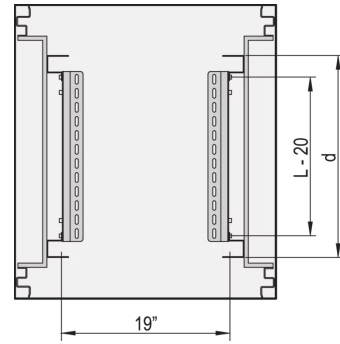

21127-199 EURORACK SLIDE RAIL, 25 KG, 900D, 5 PAIRS

KEY FEATURES

St, 1.5 mm, finish AlZn

Static load-carrying capacity 25 kg per pair

Support shelf of heavy 19" chassis

For assembly on the 19" panel/slide mounts

Wide support surface

Can be attached in 1 U increments

PRODUCT ATTRIBUTES

Product Type: Slide Rail

Product Family: Eurorack

Length: 720 mm

Depth: 900 mm

Static Load: 25 kg

ADDITIONAL PRODUCT DETAILS

Eurorack Slide Rail with 25 kg load capacity for mounting on the cabinet uprights or 19" panel/slide mounts. The slide rail supports shelf of heavy 19" Chassis.

Standard distance for servers d = 740 mm. For assembly 4 pieces panel/slide mounts are necessary (please order separately, see panel/slide mount).