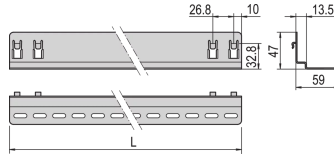

21127-199 EURORACK SLIDE RAIL, 25 KG, 900D, 5 PAIRS

KEY FEATURES

St, 1.5 mm, finish AlZn

Static load-carrying capacity 25 kg per pair

Support shelf of heavy 19" chassis

For assembly on the 19" panel/slide mounts

Wide support surface

Can be attached in 1 U increments

PRODUCT ATTRIBUTES

Product Type: Slide Rail

Product Family: Eurorack

Length: 720 mm

Depth: 900 mm

Static Load: 25 kg

ADDITIONAL PRODUCT DETAILS

Eurorack Slide Rail with 25 kg load capacity for mounting on the cabinet uprights or 19" panel/slide mounts. The slide rail supports shelf of heavy 19" Chassis.

Standard distance for servers d = 740 mm. For assembly 4 pieces panel/slide mounts are necessary (please order separately, see panel/slide mount).