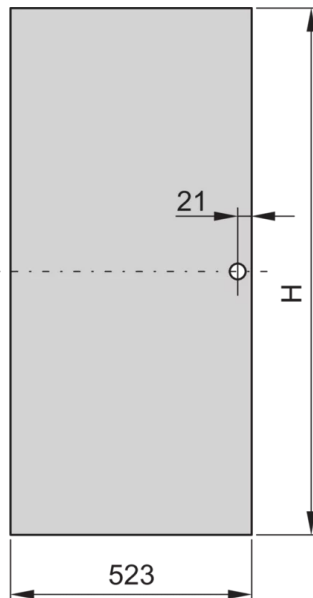

21117-200 EURORACK STEEL DOOR, 120° OPENING ANGLE, RAL 7035, 47 U
800W

KEY FEATURES

Can be mounted on all four sides

St, 1 mm

PRODUCT ATTRIBUTES

Product Type: Cabinet Door

Product Family: Eurorack

Type: Steel Door

Color: Light Grey

Color Code: RAL 7035

Rack Height: 47 U

Height: 2198 mm

Width: 800 mm

ADDITIONAL PRODUCT DETAILS

Steel door for Aluminum frame cabinets with 120° mobility and mountable on all 4 sides. The door comes with lever handle and safety locks and keys.