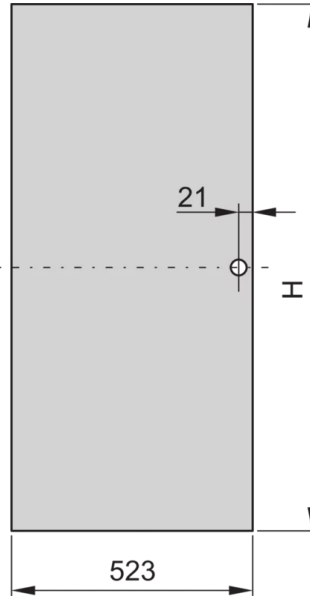

21117-199 EURORACK STEEL DOOR, 120° OPENING ANGLE, RAL 7035, 43 U  
800W

**KEY FEATURES**

Can be mounted on all four sides

St, 1 mm

**PRODUCT ATTRIBUTES**

Product Type: Cabinet Door

Product Family: Eurorack

Type: Steel Door

Color: Light Grey

Color Code: RAL 7035

Rack Height: 43 U

Height: 2020 mm

Width: 800 mm