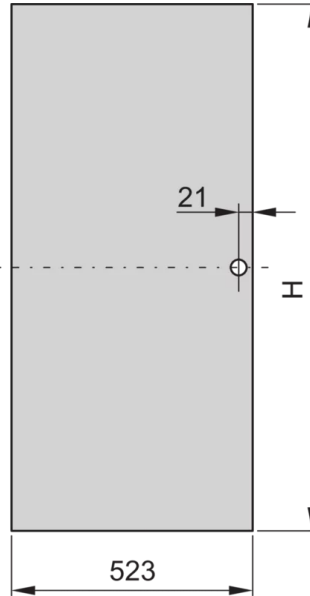

21117-189 EURORACK STEEL DOOR, 120° OPENING ANGLE, RAL 7035, 38 U
600W

KEY FEATURES

Can be mounted on all four sides

St, 1 mm

PRODUCT ATTRIBUTES

Product Type: Cabinet Door

Product Family: Eurorack

Type: Steel Door

Color: Light Grey

Color Code: RAL 7035

Rack Height: 38 U

Height: 1798 mm

Width: 600 mm

ADDITIONAL PRODUCT DETAILS

Steel door for Aluminum frame cabinets with 120° mobility and mountable on all 4 sides. The door comes with lever handle and safety locks and keys.