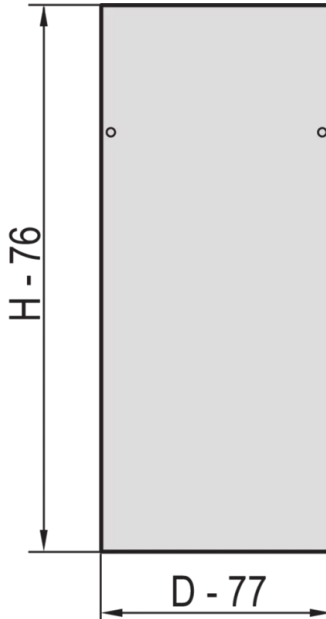

21117-181 EURORACK SIDE PANEL WITH SIDE PANEL CATCHES, RAL 7035, 43 U  
900D

**KEY FEATURES**

Assembly to frame with 2 side panel catches

St, 1 mm

**PRODUCT ATTRIBUTES**

Product Type: Cabinet/Rack Panel

Product Family: Eurorack

Type: Side Panel

Color: Light Grey

Color Code: RAL 7035

Rack Height: 43 U

Height: 2020 mm

Depth: 900 mm