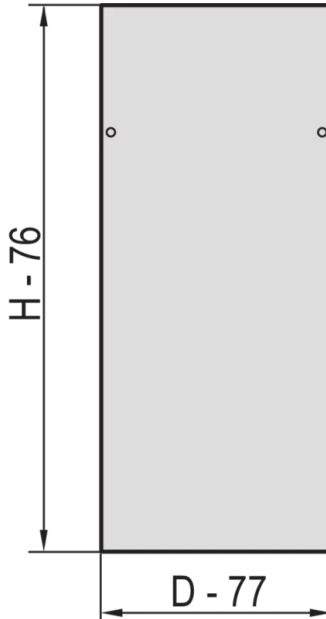

21117-179 EURORACK SIDE PANEL WITH SIDE PANEL CATCHES, RAL 7035, 34 U  
900D

**KEY FEATURES**

Assembly to frame with 2 side panel catches

St, 1 mm

**PRODUCT ATTRIBUTES**

Product Type: Cabinet/Rack Panel

Product Family: Eurorack

Type: Side Panel

Color: Light Grey

Color Code: RAL 7035

Rack Height: 34 U

Height: 1567 mm

Depth: 900 mm