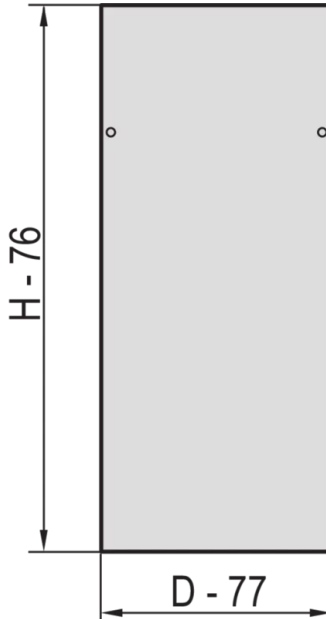

21117-173 EURORACK SIDE PANEL WITH SIDE PANEL CATCHES, RAL 7035, 47 U
800D

KEY FEATURES

Assembly to frame with 2 side panel catches

St, 1 mm

PRODUCT ATTRIBUTES

Product Type: Cabinet/Rack Panel

Product Family: Eurorack

Type: Side Panel

Color: Light Grey

Color Code: RAL 7035

Rack Height: 47 U

Height: 2198 mm

Depth: 800 mm

ADDITIONAL PRODUCT DETAILS

Steel Side Panels for aluminum frame with quick fastner for easy mounting and installation.