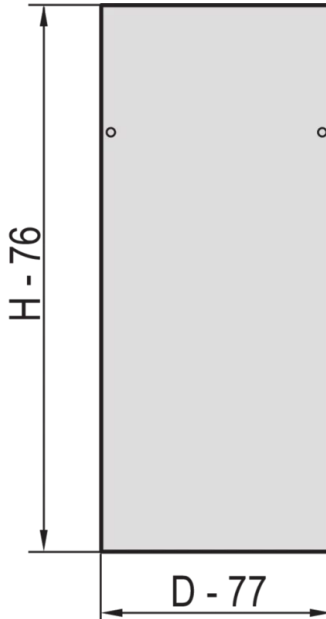

21117-167 EURORACK SIDE PANEL WITH SIDE PANEL CATCHES, RAL 7035, 20 U  
800D

**KEY FEATURES**

Assembly to frame with 2 side panel catches

St, 1 mm

**PRODUCT ATTRIBUTES**

Product Type: Cabinet/Rack Panel

Product Family: Eurorack

Type: Side Panel

Color: Light Grey

Color Code: RAL 7035

Rack Height: 20 U

Height: 998 mm

Depth: 800 mm