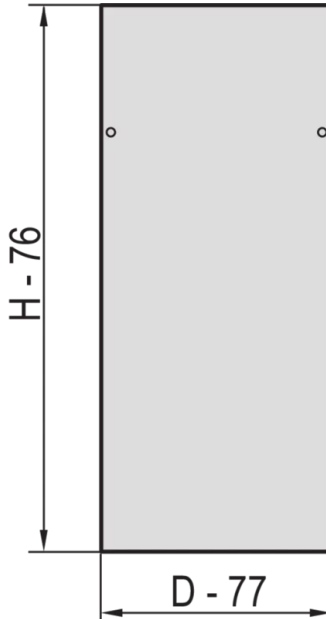

### KEY FEATURES

Assembly to frame with 2 side panel catches

St, 1 mm

### PRODUCT ATTRIBUTES

Product Type: Cabinet/Rack Panel

Product Family: Eurorack

Type: Side Panel

Color: Light Grey

Color Code: RAL 7035

Rack Height: 29 U

Height: 1398 mm

Depth: 600 mm