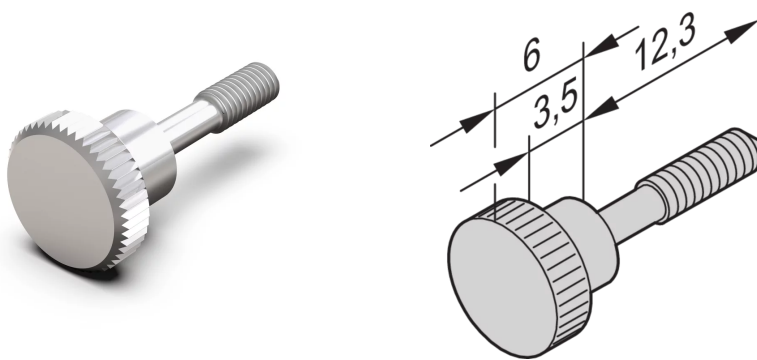

21101-749 COLLAR SCREW, KNURLED HEAD SHORT, M2.5 X 12.3 MM, BRASS NICKEL PLATED; 100 PIECES

KEY FEATURES

Collar Screw, Knurled Head Short Version

PRODUCT ATTRIBUTES

Product Type: Screw

Type: Screw

Works With: Front Panels

Package Quantity: 100

Thread Size: M2.5

Length: 12.3 mm

Material: Brass

Finish: Nickel Plated

Depth: 18.3 mm

Height: 8 mm

Torque: 0.3 N·m