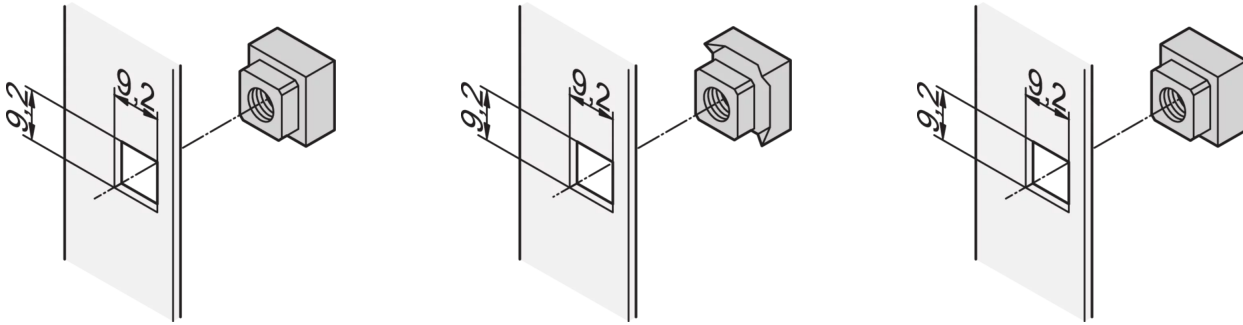

SCHROFF

21100-558 SQUARE NUT KIT, M6, 50 PCS

KEY FEATURES

For precise, anti-twist secure mounting without clearance

For standard grounding use a square grounding nut and washer on at least one attachment point

PRODUCT ATTRIBUTES

Product Type: Nut

Type: Square Nut

Finish: Zinc Plated

ADDITIONAL PRODUCT DETAILS

Square nuts have higher contact surface and dont get rounded off unlike hex nuts. For precise, anti-twist secure mounting without clearance, use square nuts.