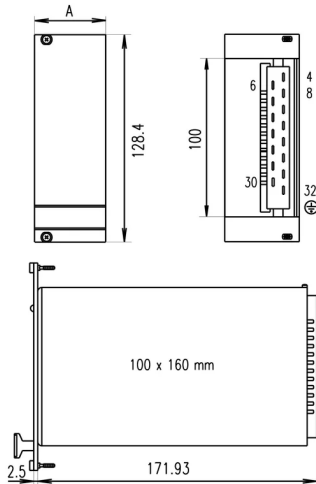

21006-956 PSU FRONT PANEL FOR COOLPOWER 100, DUAL, 3 U, 6 HP, SHIELDED, 2.5 MM, AL, FRONT ANODIZED, REAR CONDUCTIVE

**KEY FEATURES**

Front Panel, Al, Front anodized, rear conductive, with vertical Slots for EMC Contact Strips

**PRODUCT ATTRIBUTES**

Accessory Type: Front panel

Works With: 19" Power Supplies

Material: Aluminum

Front Finish: Anodized

Rear Finish: Conductive

Treated Edges: No

Rack Height: 3 U

Rack Width: 6 HP

Height: 128.4 mm

Width: 30.14 mm

Depth: 2.5 mm

Package Quantity: 1