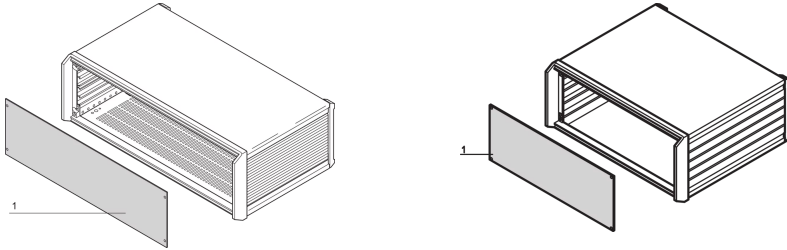

## 20850-143 PROPACPRO FRONT PANEL, FULL WIDTH, UNSHIELDED, 4 U, 63 HP, 2 MM, AL, ANODIZED, UNTREATED EDGES

### KEY FEATURES

Al panel, 2.0 mm (84 HP 2.5 mm)

### PRODUCT ATTRIBUTES

Accessory Type: Front panel

Material: Aluminum

Front Finish: Anodized

Rear Finish: Anodized

Treated Edges: No

Rack Height: 4 U

Rack Width: 63 HP

Height: 172.9 mm

Width: 345.4 mm

Depth: 2 mm

Package Quantity: 1