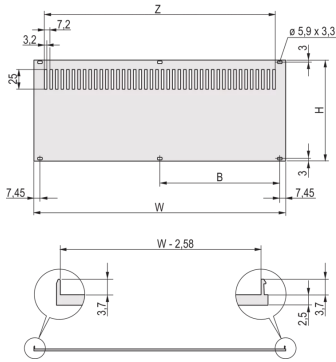

20848-643 REAR PANEL FOR RATIOACPRO/PROPACPRO, PERFORATED, RETROFIT SHIELDING, TEXTILE, 6 U, 84 HP

**KEY FEATURES**

Rear panel, Al, 2.5 mm, front: anodized, rear: conductive; unshielded

Enables mounting on horizontal rails

**PRODUCT ATTRIBUTES**

Product Type: Side Panel

Product Family: RatiopacPRO; RatiopacPRO AIR

Type: Rear Panel

Rack Height: 6 U

Rack Width: 84 HP

Material: Aluminum

Package Quantity: 1

Height: 256 mm

Width: 426.4 mm

**ADDITIONAL PRODUCT DETAILS**

The perforated rear panel, Al, 2.5 mm is unshielded. The rear side is conductive.

**North America**

All locations  
+1.763.422.2661  
Chat with us:  
[schroff.nvent.com](https://schroff.nvent.com)