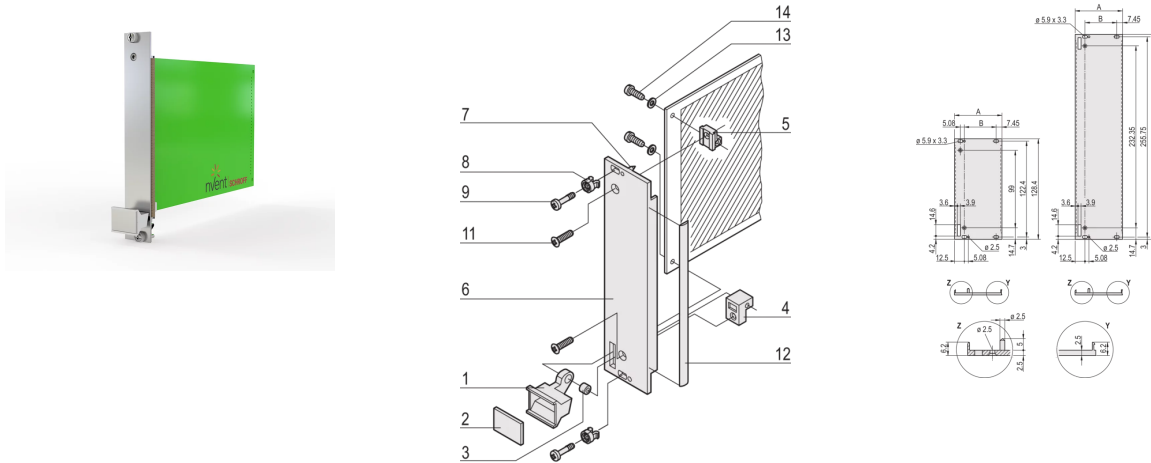

### KEY FEATURES

Front panel, U-profile, shielded

Handle with extraction function

### PRODUCT ATTRIBUTES

Product Type: Front Panel

Type: Front Panel with Handle (PIU)

Handle Type: Trapezoid, Type 1

Mounting: Screw-on Front

EMC Shielding: Yes

EMC Gasket Type: Textile

Material: Aluminum

## ADDITIONAL PRODUCT DETAILS

Plug-in unit, with extraction handle type 1 and U-shaped front panel. The grey handle is assembled on the front panel. The U-shaped panel enables the assembly of a textile gasket.