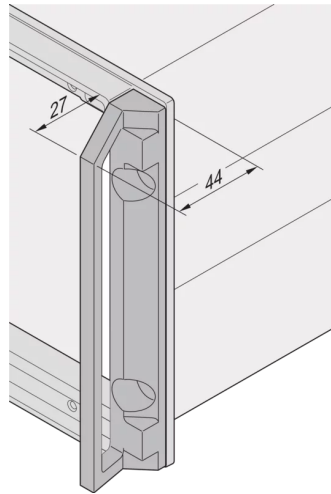

20828-129 FRONT HANDLES 6 U

KEY FEATURES

Load-carrying capacity 35 kg per pair

PRODUCT ATTRIBUTES

Product Type: Handle

Type: Static

Works With: Chassis

Material: Aluminum

Color: Grey

Static Load: 35 kg

Package Quantity: 2

ADDITIONAL PRODUCT DETAILS

The front handles can be assembled to the Inpac Cases and enable an easier assembly of the case into a cabinet. The holes with enable a mouting of the handles have to be drilled by the user.