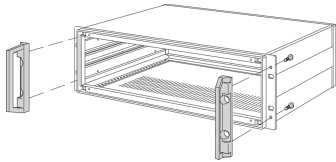

### KEY FEATURES

---

Load-carrying capacity 35 kg per pair

### PRODUCT ATTRIBUTES

---

Product Type: Handle

Type: Static

Works With: Chassis

Material: Aluminum

Color: Grey

Static Load: 35 kg