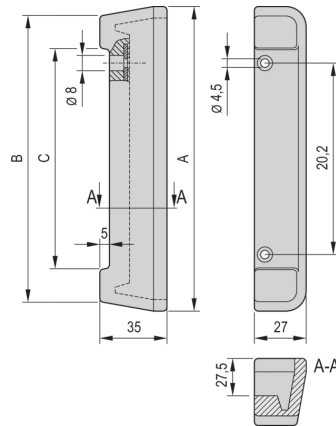

20823-675 COMPACPRO REAR FOOT WITH EDGE PROTECTION, 3 U

**KEY FEATURES**

The 35mm deep foot can be mounted on the rear side of the case

**PRODUCT ATTRIBUTES**

Product Type: Foot

Type: Foot

Works With: Cases

Rack Height: 3 U

Package Quantity: 2

**ADDITIONAL PRODUCT DETAILS**

The rear foot / edge protection can be used for the CompacPRO cases. The 35mm deep foot can be mounted on the rear side of the case.

**CERTIFICATIONS**