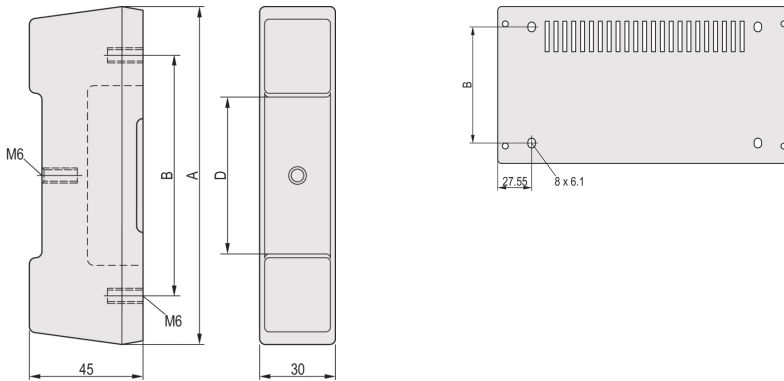

20823-669 COMPACPRO REAR FOOT, 4 U, INCREASED 45 MM

KEY FEATURES

PU foam, black

PRODUCT ATTRIBUTES

Product Type: Foot

Type: Foot

Works With: Cases

Rack Height: 4 U

Package Quantity: 2

ADDITIONAL PRODUCT DETAILS

The rear foot enables the assembly of the rear hood.

CERTIFICATIONS