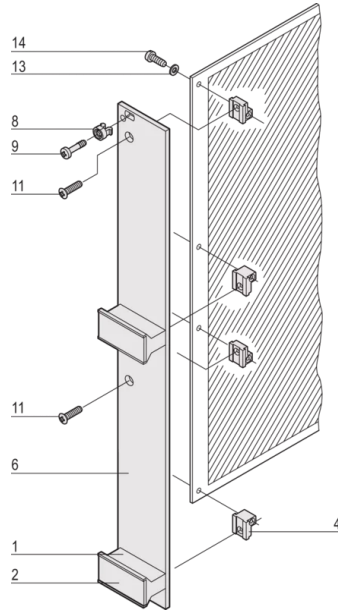

SCHROFF

20818-120 PLUG-IN UNIT KIT WITH TRAPEZOID HANDLE, UNSHIELDED, GREY, 6 U, 12 HP

KEY FEATURES

Flat front panel

Handle without extraction function

PRODUCT ATTRIBUTES

Product Type: Front Panel

Type: Front Panel with Handle (PIU)

Handle Type: Trapezoid, Static

Mounting: Screw-on Front

EMC Shielding: No

Material: Aluminum

Front Finish: Anodized

Rear Finish: Passivated

Treated Edges: No

Rack Height: 6 U

Height: 261.8 mm

Rack Width: 12 HP

Width: 60.6 mm

Complies With: EN 45545-2, R22-R24, HL3; IEC 60297-3-101

Flammability Rating: UL® 94V-0

Package Quantity: 1

ADDITIONAL PRODUCT DETAILS

Plug-in unit, with static handle and the flat front panel. The grey handle is assembled on the front panel.