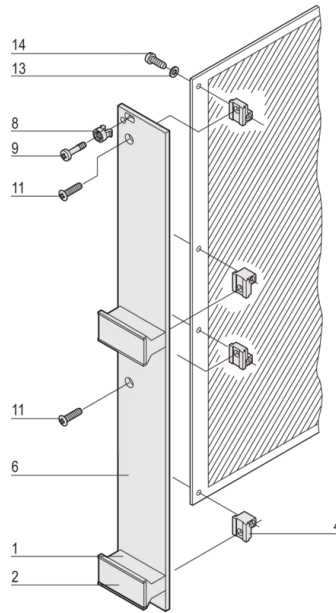

20818-025 PLUG-IN UNIT KIT WITH TRAPEZOID HANDLE, UNSHIELDED, GREY, 6 U, 4 HP

**KEY FEATURES**

Flat front panel

Handle without extraction function

**PRODUCT ATTRIBUTES**

Product Type: Front Panel

Type: Front Panel with Handle (PIU)

Handle Type: Trapezoid, Static

Mounting: Screw-on Front

EMC Shielding: No

Material: Aluminum

Front Finish: Anodized

Rear Finish: Passivated

Treated Edges: No

Rack Height: 6 U

Height: 261.8 mm

Rack Width: 4 HP

Width: 20 mm

Complies With: EN 45545-2, R22-R24, HL3; IEC 60297-3-101

Flammability Rating: UL® 94V-0

Package Quantity: 1

## ADDITIONAL PRODUCT DETAILS

Plug-in unit, with static handle and the flat front panel. The grey handle is assembled on the front panel.