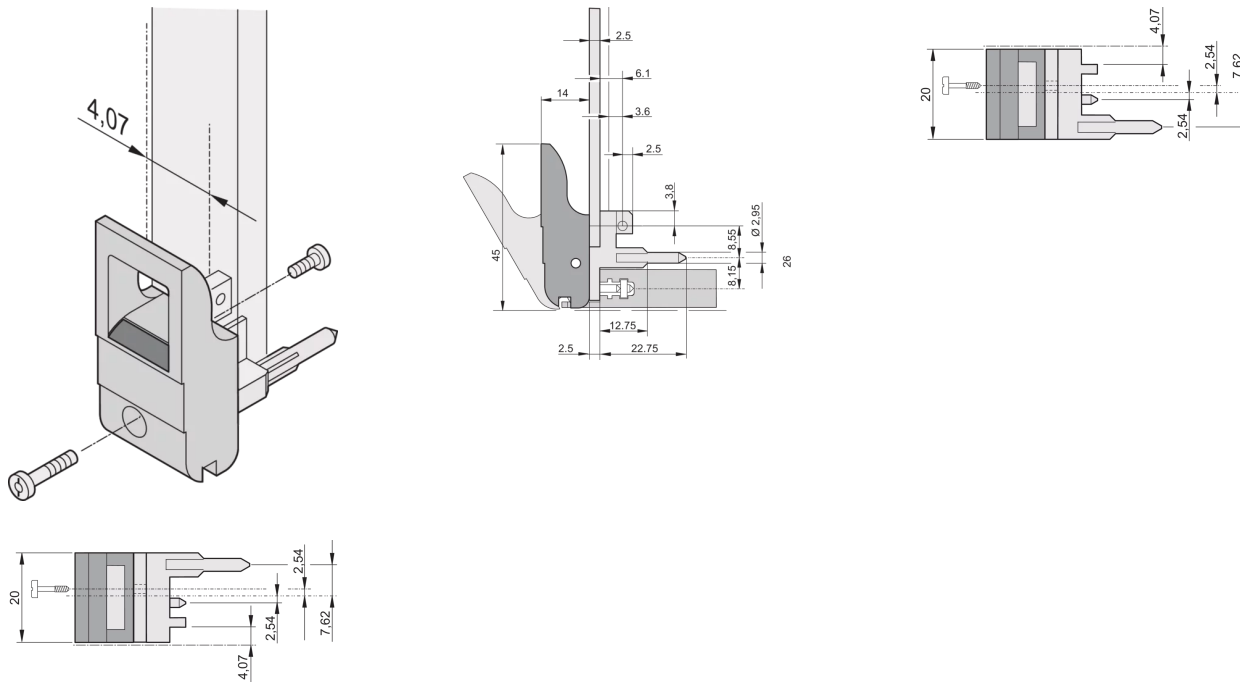

## 20817-663 INSERTER/EXTRACTOR HANDLE TYPE IET, GREY LEVER, BLACK BUTTON, TOP, 100 PIECES

### KEY FEATURES

Suitable for insertion and extraction forces up to 700 N (per pair)

In accordance with IEEE 1101.10 and IEC 60297-3-102

A microswitch can be mounted

With locking

With integrated alignment pin for perforated strip

### PRODUCT ATTRIBUTES

Product Type: Handle

Type: Inserter/Extractor, Standard

Works With: Front Panels

Handle Type: IET

Material: Polycarbonate

Color: Grey

Flammability Rating: UL® 94V-0