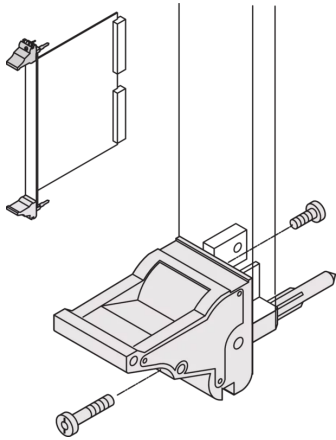

20817-623 INSERTER/EXTRACTOR HANDLE TYPE IEL, GREY LEVER, BLACK BUTTON, TOP, 100 PIECES

**KEY FEATURES**

Suitable for insertion and extraction forces up to 700 N (per pair)

In accordance with IEEE 1101.10 and IEC 60297-3-102

A microswitch can be mounted

**PRODUCT ATTRIBUTES**

Product Type: Handle

Type: Inserter/Extractor, Standard

Works With: Front Panels

Handle Type: IEL

Material: Polycarbonate

Color: Grey