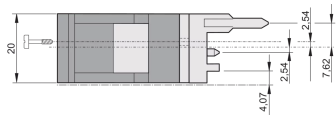

20817-623 INSERTER/EXTRACTOR HANDLE TYPE IEL, GREY LEVER, BLACK BUTTON, TOP, 100 PIECES

**KEY FEATURES**

Suitable for insertion and extraction forces up to 700 N (per pair)

In accordance with IEEE 1101.10 and IEC 60297-3-102