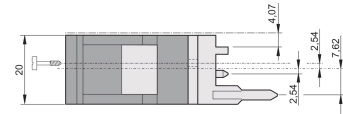

20817-623 INSERTER/EXTRACTOR HANDLE TYPE IEL, GREY LEVER, BLACK BUTTON, TOP, 100 PIECES

**KEY FEATURES**

Suitable for insertion and extraction forces up to 700 N (per pair)

In accordance with IEEE 1101.10 and IEC 60297-3-102