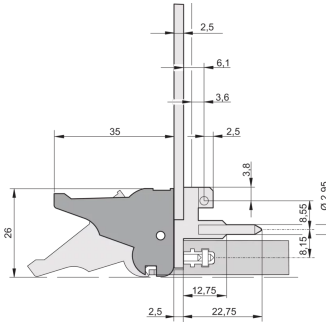

20817-623 INSERTER/EXTRACTOR HANDLE TYPE IEL, GREY LEVER, BLACK BUTTON, TOP, 100 PIECES

**KEY FEATURES**

Suitable for insertion and extraction forces up to 700 N (per pair)

In accordance with IEEE 1101.10 and IEC 60297-3-102

A microswitch can be mounted

**PRODUCT ATTRIBUTES**

Product Type: Handle

Type: Inserter/Extractor, Standard

Works With: Front Panels

Handle Type: IEL

Material: Polycarbonate

Color: Grey

## ADDITIONAL PRODUCT DETAILS

---

The inserter/extractor handle, type IEL in accordance with IEEE 1101.10. Two of these handles can overcome a single lever force of 700 N (per pair).

Please order Coding pegs and Microswitch separately.