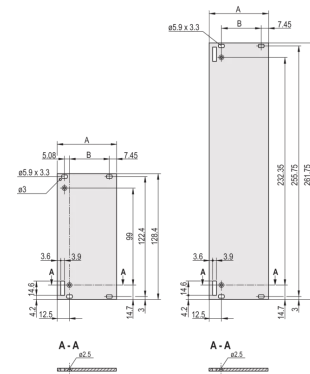

20817-450 PLUG-IN UNIT KIT WITH EXTRACTION HANDLE TYPE 1, UNSHIELDED, GREY, 6 U, 6 HP

KEY FEATURES

Front panel, flat, unshielded

Handle with extraction function

PRODUCT ATTRIBUTES

Product Type: Front Panel

Type: Front Panel with Handle (PIU)

Handle Type: Trapezoid, Type 1

Mounting: Screw-on Front

EMC Shielding: No

Material: Aluminum

Front Finish: Anodized

Rear Finish: Passivated

Treated Edges: No