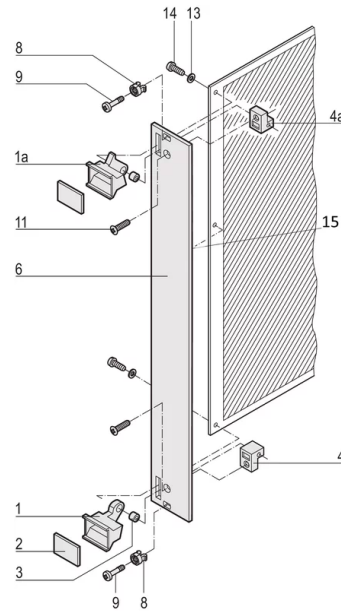

### KEY FEATURES

Front panel, flat, unshielded

Handle with extraction function

Rear Finish: Passivated

Treated Edges: No

Rack Height: 6 U

Height: 261.8 mm

Rack Width: 6 HP

Width: 30.1 mm

Complies With: EN 45545-2, R22-R24, HL3; IEC 60297-3-101; IEEE 1101.1/11

Flammability Rating: UL® 94V-0