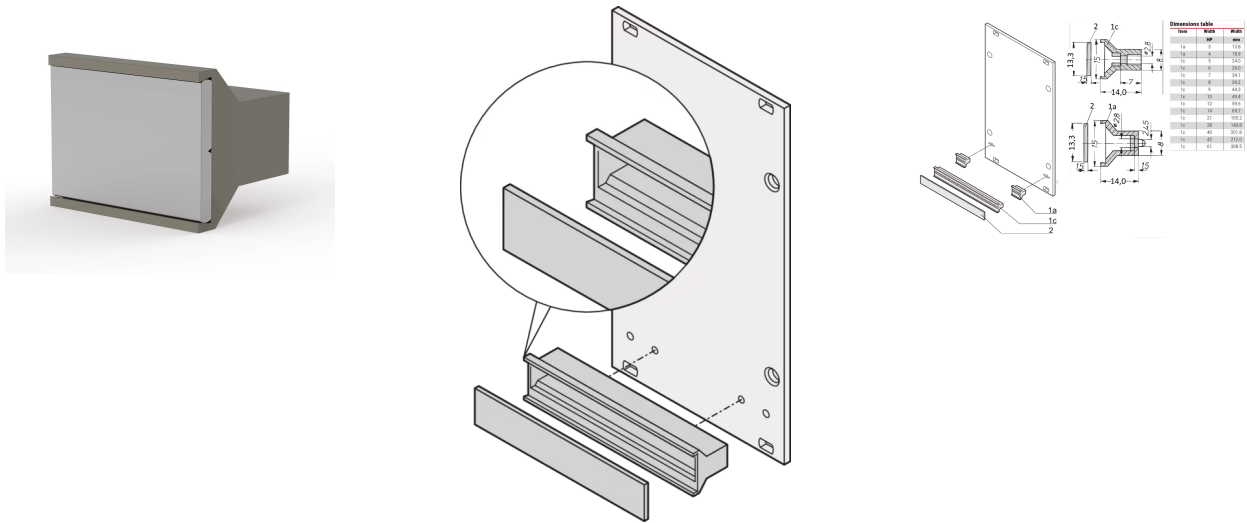

20808-066 STATIC HANDLE PLASTIC IN TRAPEZOID FORM, GREY, 21 HP

KEY FEATURES

With separate identification plate, Al 1.5 mm

Handle, PC, UL 94 V-0

PRODUCT ATTRIBUTES

Product Type: Handle

Type: Static

Works With: Front Panels

Handle Type: Trapezoid, Static

Rack Width: 21 HP

Width: 105.2 mm

Material: Polycarbonate

Color: Light Grey

Flammability Rating: UL® 94V-0

Complies With: EN 45545-2, R22-R24, HL3; IEC 60297-3-101

Package Quantity: 1

Color Code: RAL 7035

Depth: 14 mm

Height: 15.4 mm

ADDITIONAL PRODUCT DETAILS

The static plastic handle, trapezoid form in grey color can be mounted to a front panel for extraction of the PCB.

Please take into consideration that deliveries may be carried out in the stated SPQs (SPQ, e.g. 5 pieces, 10 pieces, 50 pieces, etc.). Differing order quantities (e.g. 2 pieces) may be changed to the next possible delivery quantity = Standard Pack Quantity.