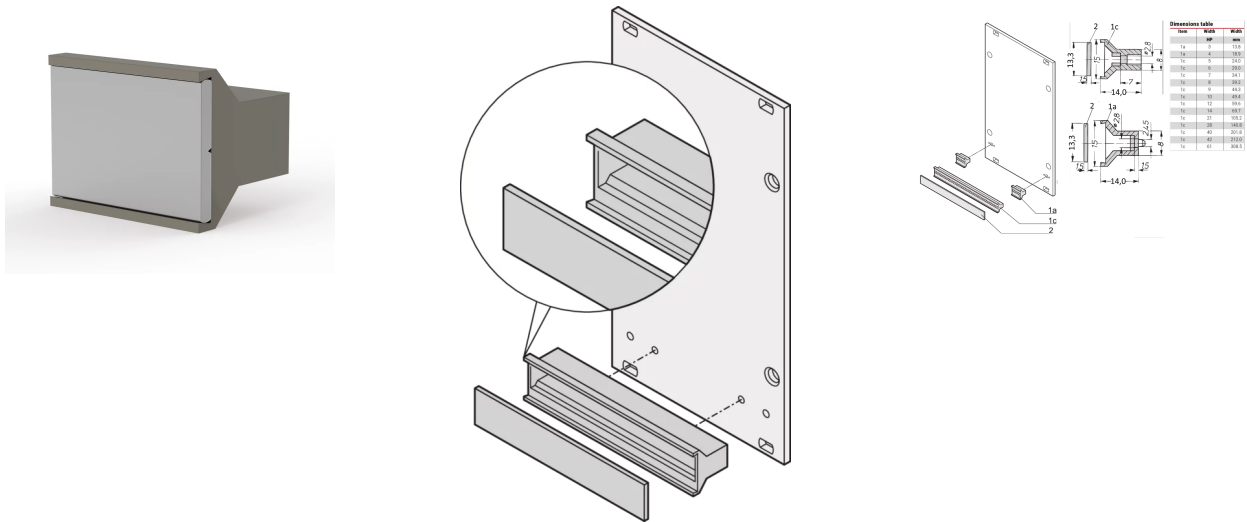

20808-060 STATIC HANDLE PLASTIC IN TRAPEZOID FORM, GREY, 6 HP

KEY FEATURES

With separate identification plate, Al 1.5 mm

Handle, PC, UL 94 V-0

PRODUCT ATTRIBUTES

Product Type: Handle

Type: Static

Works With: Front Panels

Handle Type: Trapezoid, Static

Rack Width: 6 HP

Width: 29 mm

Material: Polycarbonate

Color: Light Grey

Flammability Rating: UL® 94V-0

Complies With: EN 45545-2, R22-R24, HL3; IEC 60297-3-101

Package Quantity: 1

Color Code: RAL 7035

Depth: 14 mm

Height: 15.4 mm

ADDITIONAL PRODUCT DETAILS

The static plastic handle, trapezoid form in grey color can be mounted to a front panel for extraction of the PCB.

Please take into consideration that deliveries may be carried out in the stated SPQs (SPQ, e.g. 5 pieces, 10 pieces, 50 pieces, etc.). Differing order quantities (e.g. 2 pieces) may be changed to the next possible delivery quantity = Standard Pack Quantity.