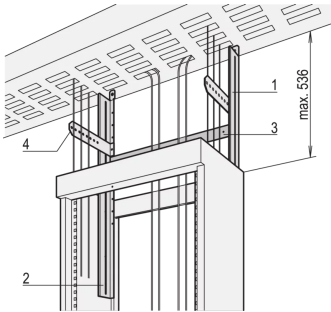

20125-005 ETSIRACK TOP MOUNTED CABLING FRAME

KEY FEATURES

Extension length of the support Rails on the left and right, max. 536 mm

PRODUCT ATTRIBUTES

Product Type: Cable Clamp

Product Family: Etsirack

ADDITIONAL PRODUCT DETAILS