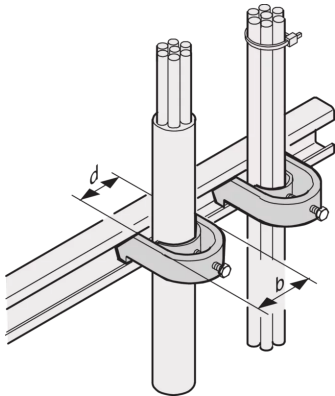

## 20118-778 C-RAIL CABLE SHELL, FOR CABLE BUNDLE 46 ... 50 MM

### KEY FEATURES

---

For mounting of cables on C-profiles and cable support rails

### ADDITIONAL PRODUCT DETAILS

---

C-Rails are for better cable management. Installation generally behind the 19" uprights. They are compatible with standard cable clabs.